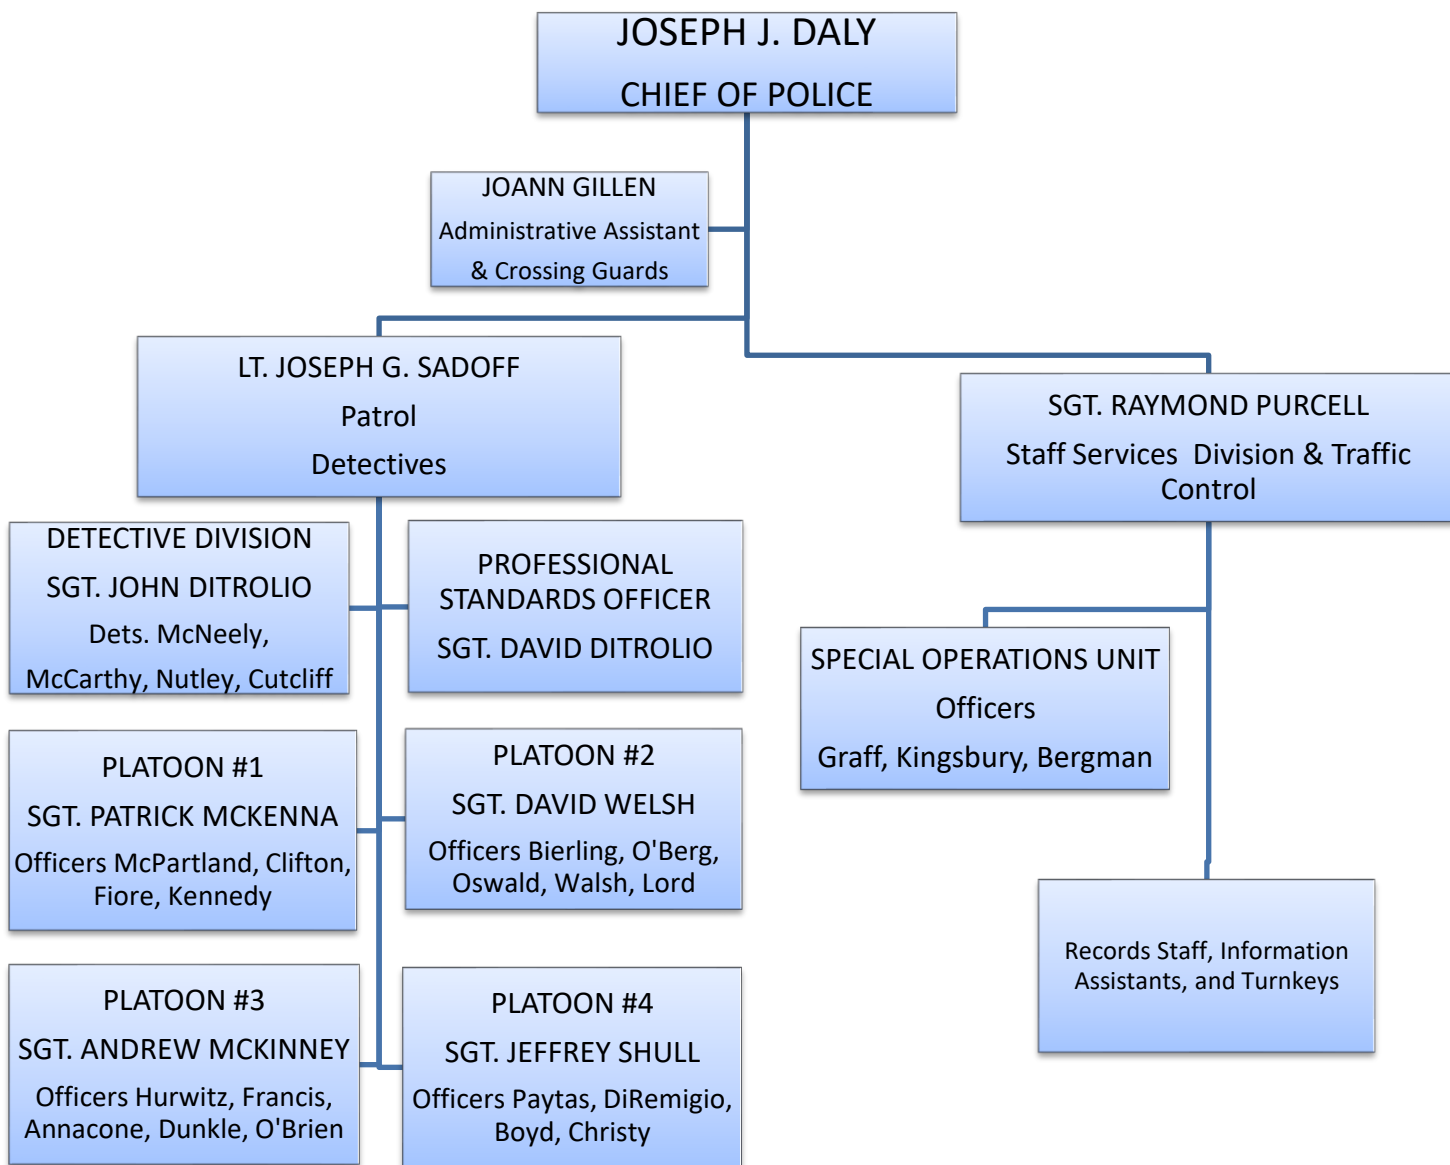

# SPRINGFIELD TOWNSHIP POLICE DEPARTMENT TABLE OF ORGANIZATION

Effective May 9, 2022

Sworn Officers: 34  
Civilian Employees: 3 (Full-Time)  
2 (Part-Time)  
38 (Part-Time Cross Guards, Turnkey, Traffic Control)